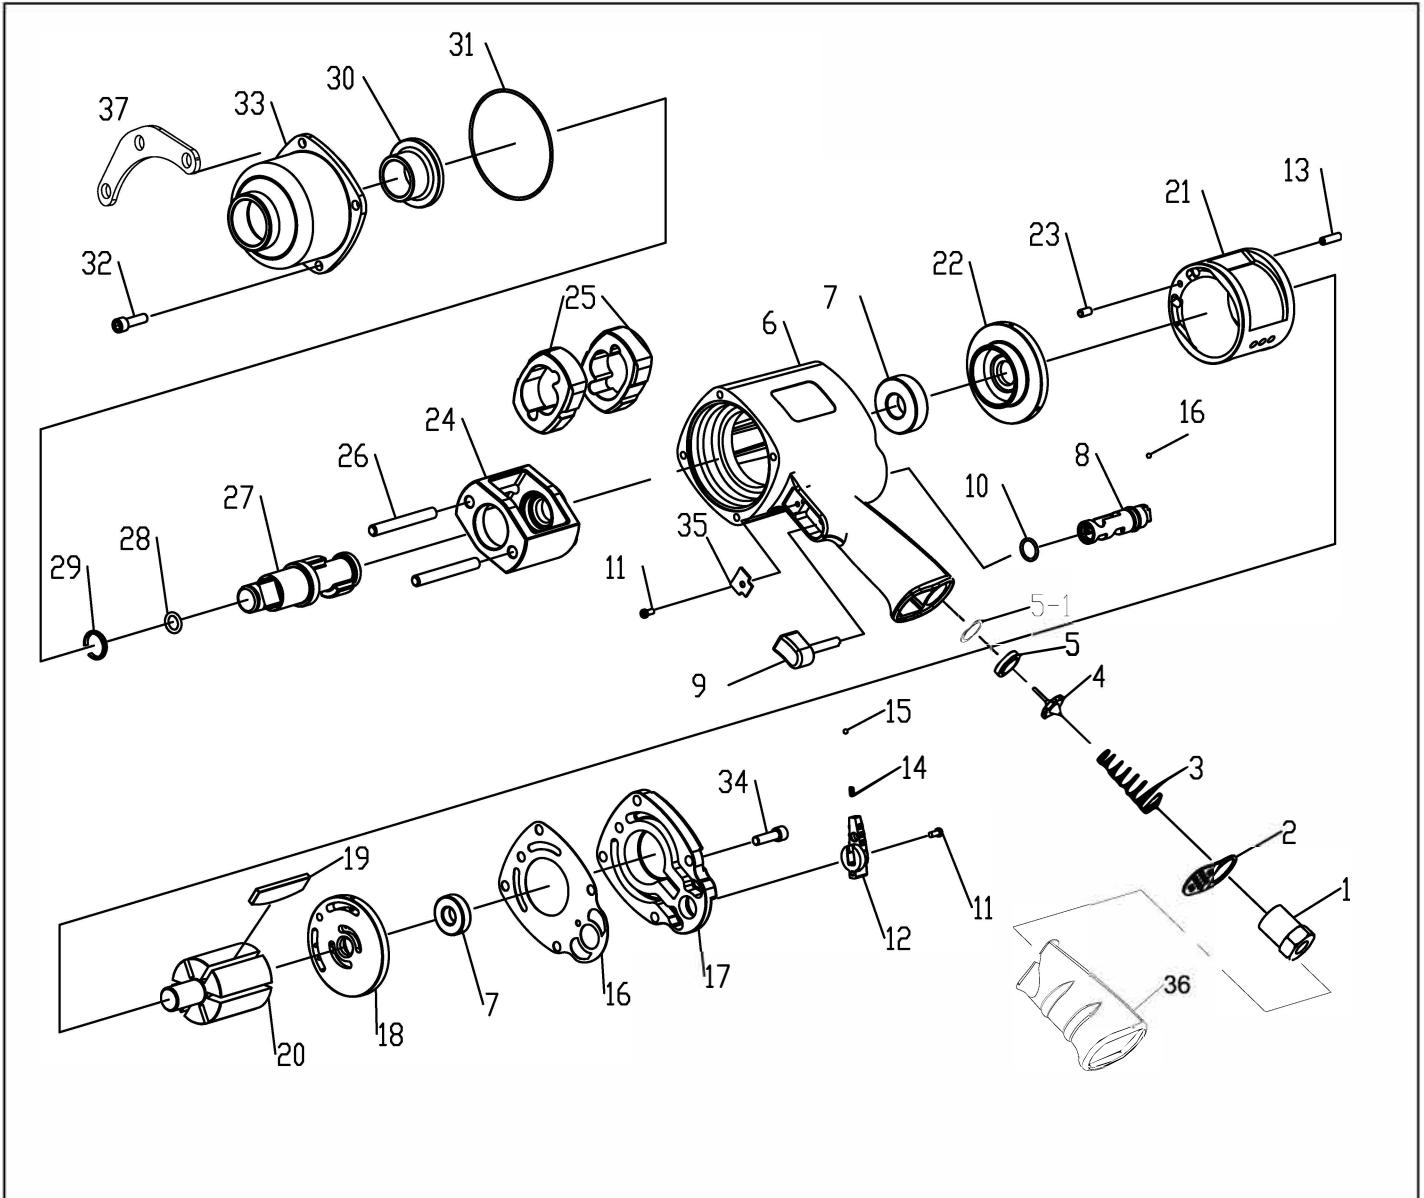

OS-2634 **GAV** HAVALI SOMUN SÖKME 3/4"

(TWIN-HAMMER IMPACT MECHANISM) 3/4" DR. SUPER DUTY IMPACT WRENCH

INDEX	PARTS NO.	DESCRIPTION	Q'TY	INDEX	PARTS NO.	DESCRIPTION	Q'TY
01	263401	INLET BUSHING	1	21	233421	CYLINDER	1
02	263402	EXHAUST DEFLECTOR	1	22	263424	FRONT PLATE	1
03	328803XP	THROTTLE VALVE SPRING	1	23	233427	SPRING PIN	1
04	263404	THROTTLE VALVE	1	24	263427	HAMMER CAGE	1
05	263405	THROTTLE VALVE SEAT	1	25	263428	HAMMER	2
05-1	623408	WASHER	1	26	263429	HAMMER PIN	2
06	263406	MOTOR HOUSING	1	27	263430	ANVIL	1
07	6003ZZ	BALL BEARING	2	28	OR1025	RETAINER O-RING	1
08	221207	REVERSE VALVE	1	29	223429	SOCKET RETAINER	1
09	221214	TRIGGER	1	30	263433	ANVIL BUSHING	1
10	OR1712	O-RING	1	31	263434	O-RING	1
11	221237	SCREW	2	32	263435	SCREW	4
12	221208	REVERSE VALVE KNOB	1	33	263436	HAMMER HOUSING	1
13	263414	SPRING PIN	1	34	263438	SCREW	4
14	SS0212	SPRING	1	35	221236	TRIGGER RETAINER	1
15	SB0003-1	STEEL BALL	2	36	2312XP46	GRIP (OPTIONAL)	1
16	263417	GASKET	1	37	263432	HOOK (OPTIONAL)	1
17	263418	HOUSING CAP	1				
18	233419	REAR PLATE	1				
19	233423C	ROTOR BLADE	5				
20	263422-5	ROTOR	1				